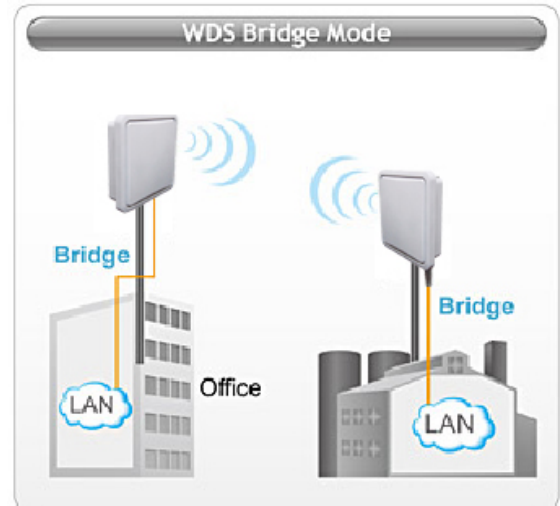

SoLo48

802.11a Long-Range Outdoor AP/CPE
18dBi 5GHz Antenna

Applications: