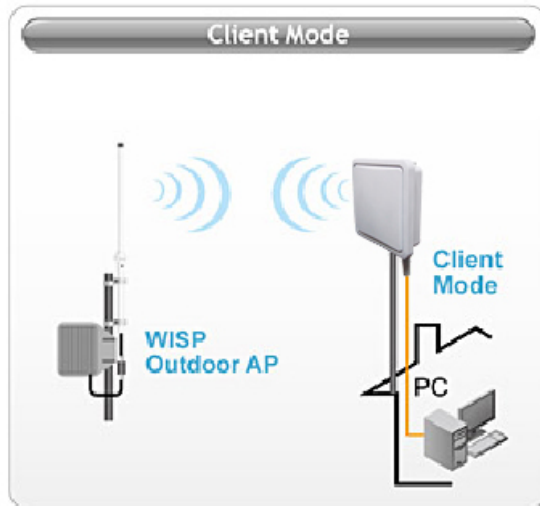

SoLo48

802.11a Long-Range Outdoor AP/CPE
18dBi 5GHz Antenna

Applications: