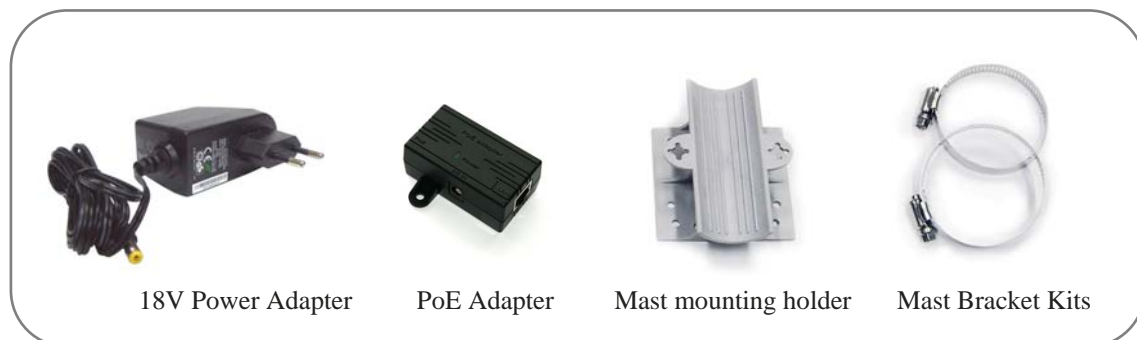

Accessory: