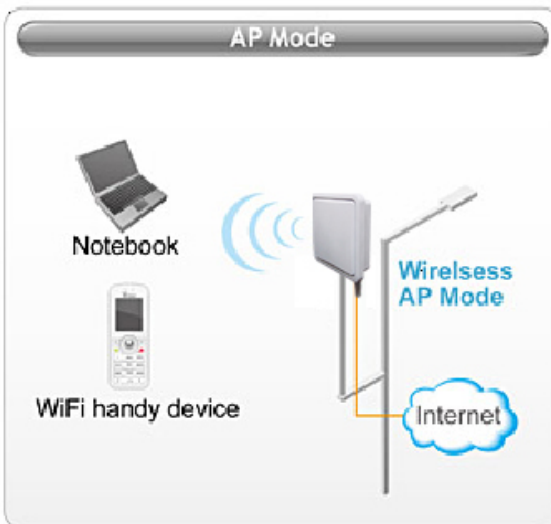

SoLo48

802.11a Long-Range Outdoor AP/CPE
18dBi 5GHz Antenna

Applications: