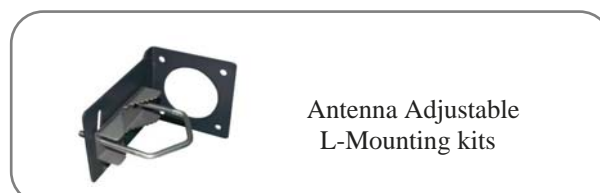

Optional Accessory:

For further details:

Alfa Network Inc.,
4F-1 No. 106, Rueiguang Rd.,
Neihu District,
Taipei City, Taiwan.
<http://www.alfa.com.tw>
sales@alfa.com.tw
Tel:+886-2-27968477
Fax:+886-2-27968478