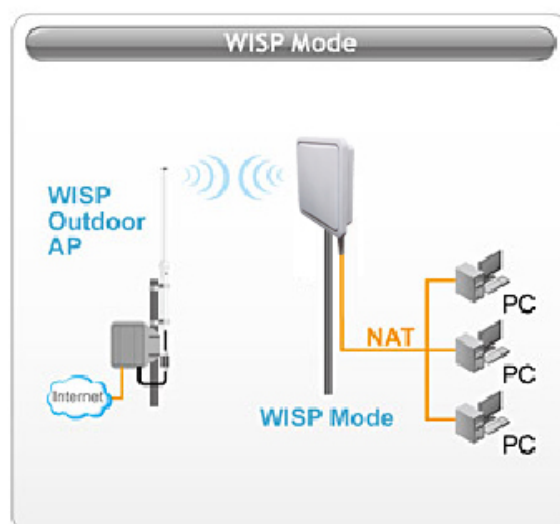

SoLo48

802.11a Long-Range Outdoor AP/CPE
18dBi 5GHz Antenna

Applications: