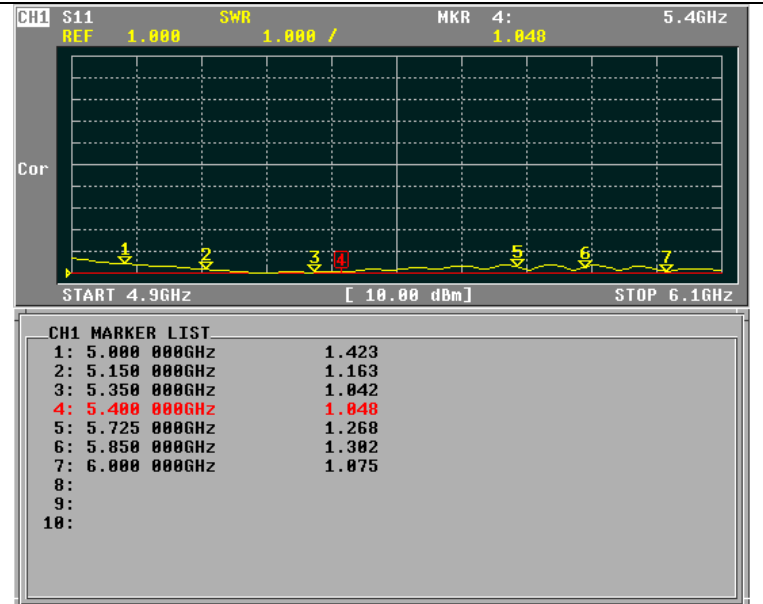

APA-L5823

5.1~5.9GHz Wide Band Directional Panel Antenna 23dBi

Network Analyzer Test Report

V.S.W.R