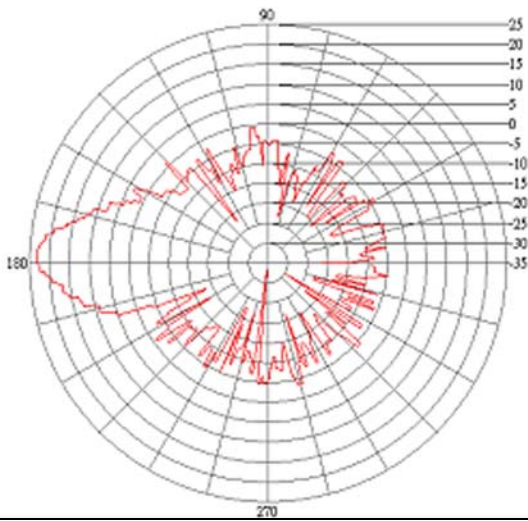

APA-L5823

5.1~5.9GHz Wide Band Directional Panel Antenna 23dBi

RF Chamber Test Report Frequency: 5.1 ~ 5.9GHz

Frequency:5.1-5.9Ghz

E-plane co-pol ----- 3-dB beam-with=8 Deg

Vertical Pattern