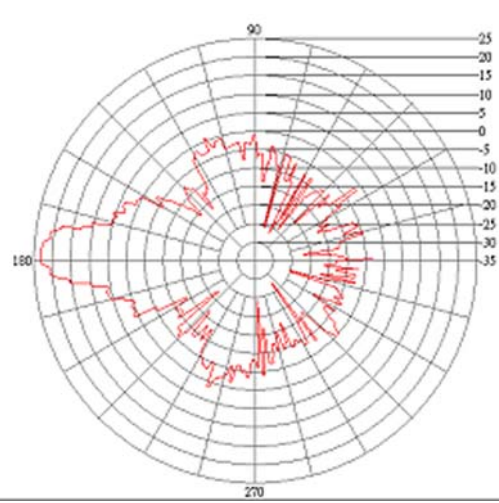

## RF Chamber Test Report Frequency: 5.1 ~ 5.9GHz

Frequency:5.1-5.9Ghz

E-plane co-pol ----- 3-dB beam-with=8 Deg

**Vertical Pattern**

H-plane co-pol ----- 3-dB beam-with=8 Deg

**Horizontal Pattern**