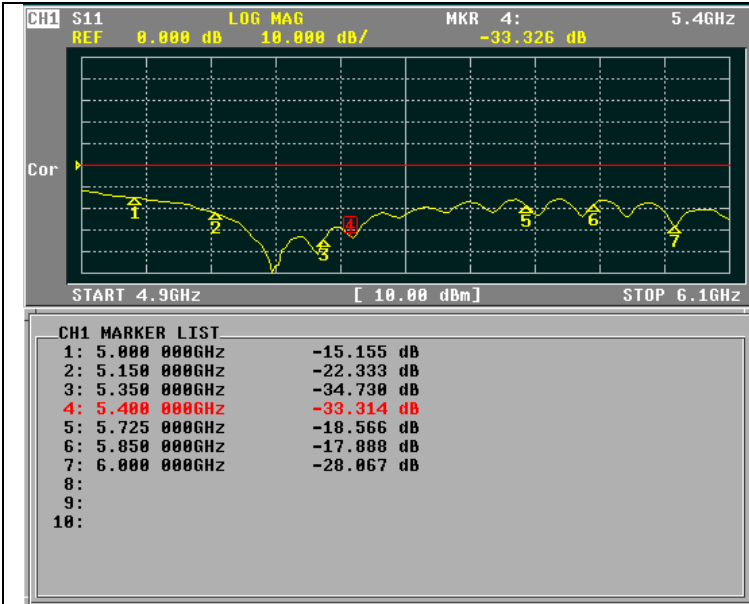

APA-L5823

5.1~5.9GHz Wide Band Directional Panel Antenna 23dBi

Network Analyzer Test Report

Return loss